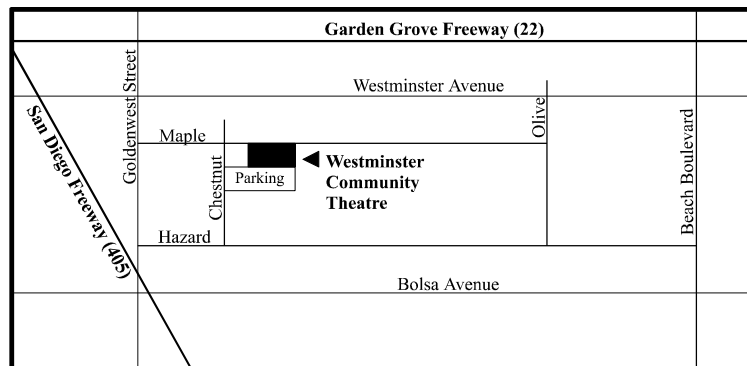

Westminster Community Theatre is located at
7272 Maple Street, Westminster.

Reservations

714-527-5546

(10am – 10pm, Monday – Saturday)

www.wctstage.org

Featuring the talents of:

Daina Baker-Bowler

Melisa Cole